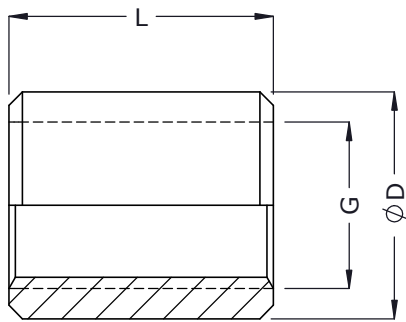

Female Socket - FS-G

ISO fittings

Female thread : BSPP (G)

2D Body

Working Pressure (bar)	'G' Male thread BSPP	Ø D	L	Part code	Item no_
350	G1/8	14	21	FSG01	1982
	G1/4	19	30	FSG02	1983
250	G3/8	22	30	FSG03	1984
225	G1/2	30	35	FSG04	1985
200	G3/4	36	40	FSG06	1986
160	G1	44	46	FSG08	1987
	G1.1/4	50	48	FSG10	1988
	G1.1/2	55	50	FSG12	1989